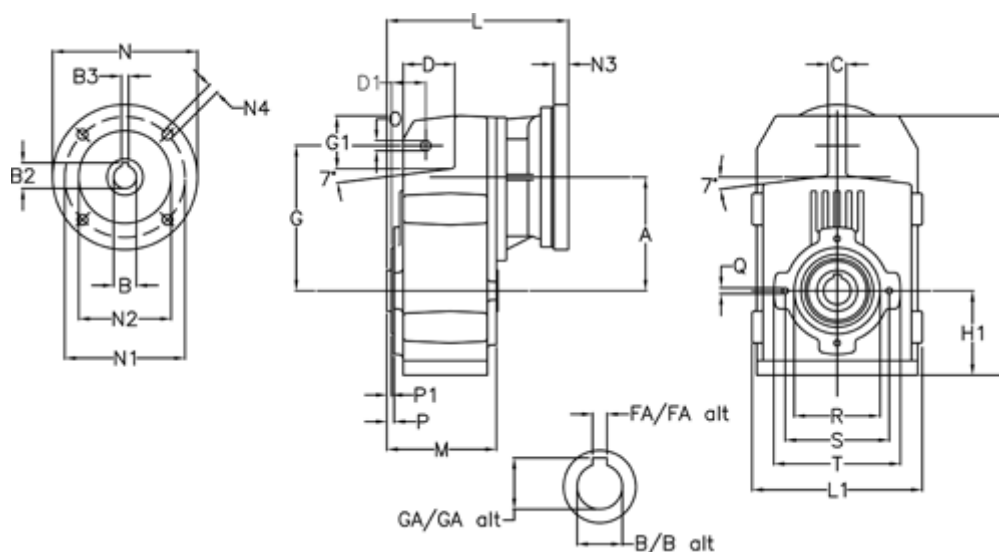

Article number: 29560222783225  
 Description: Shaft mounted gear  
 A253H35-227,8-P71B5

## Measures

A = 128.75	FA = 10	M = 135.5	Q = M10x14
B = 35	G = 162	N = 160	R = 110
B1 = 14	G1 = 58.0	N1 = 130	S = 130
B2 = 16.3	GA = 38.3	N2 = 110	T = 150
B3 = 5	H = 290.5	N4 = M8x16	
C = 20	H1 = 93.5	O = 13	
D = 57.0	L = 213.0	P = 6.0	
D1 = 43.5	L1 = 188	P1 = 3.5	